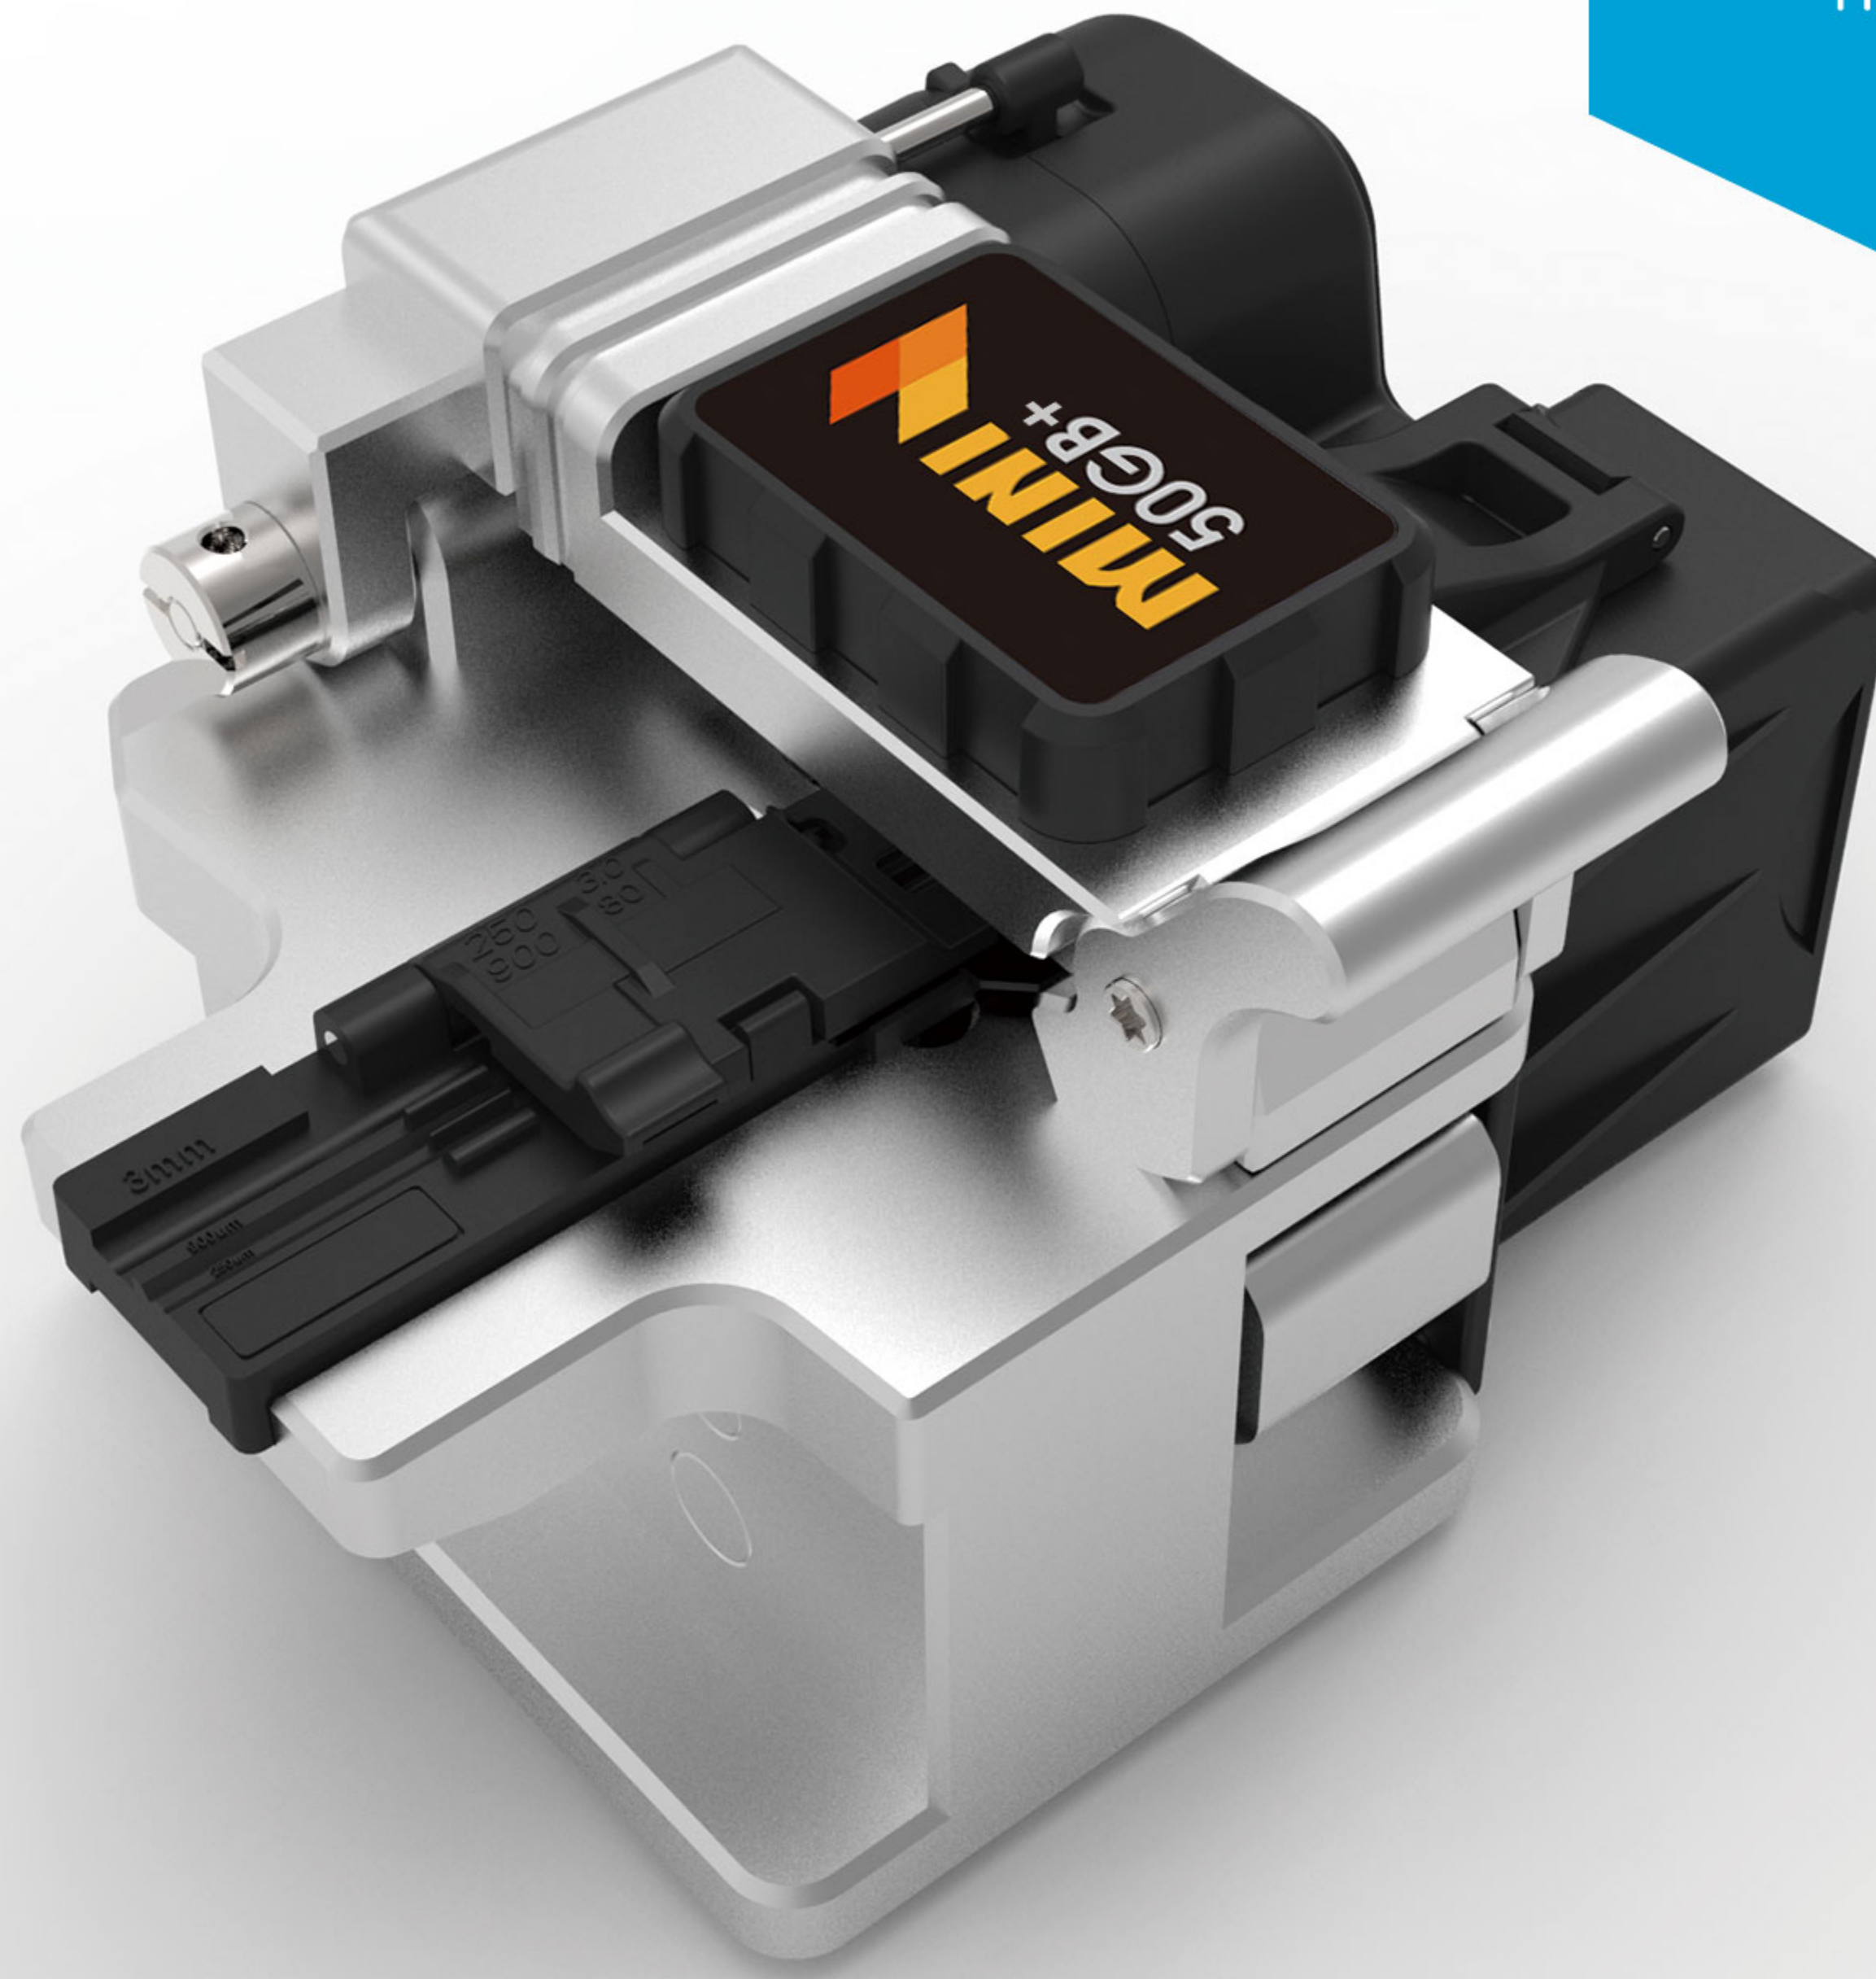

www.FiberFoxAmerica.com

Mini 50GB+

High Precision
Cleaver

The Most Precise Mini Cleaver

cleaves both ribbon and single fiber perfectly!

 **Fiber Fox**

01 Performance

02 Universal Holder

250 μ m
900 μ m
2~3 \emptyset
Indoor

03 The Most Precise Mini Cleaver

04 Blade Life-Span

$\leq 0.5^\circ$: 48,000

05 Robust & Shock Resistant

06 Chip Collector (50GB+)

Specifications

Type	Single Fiber
Applicable Fiber	250um, 900um, Φ 2mm, Φ 3mm, Drop Cable
Clad Diameter	80~125um
Length	8~20mm(single fiber)
Cleaving Angle	$\leq 0.5^\circ$
Lifespan of Blade	48,000 times
Operation Step	2 steps / Auto Pushback Slider Block
Holder	Universal Holder
Collector	Auto Collector (50GB)