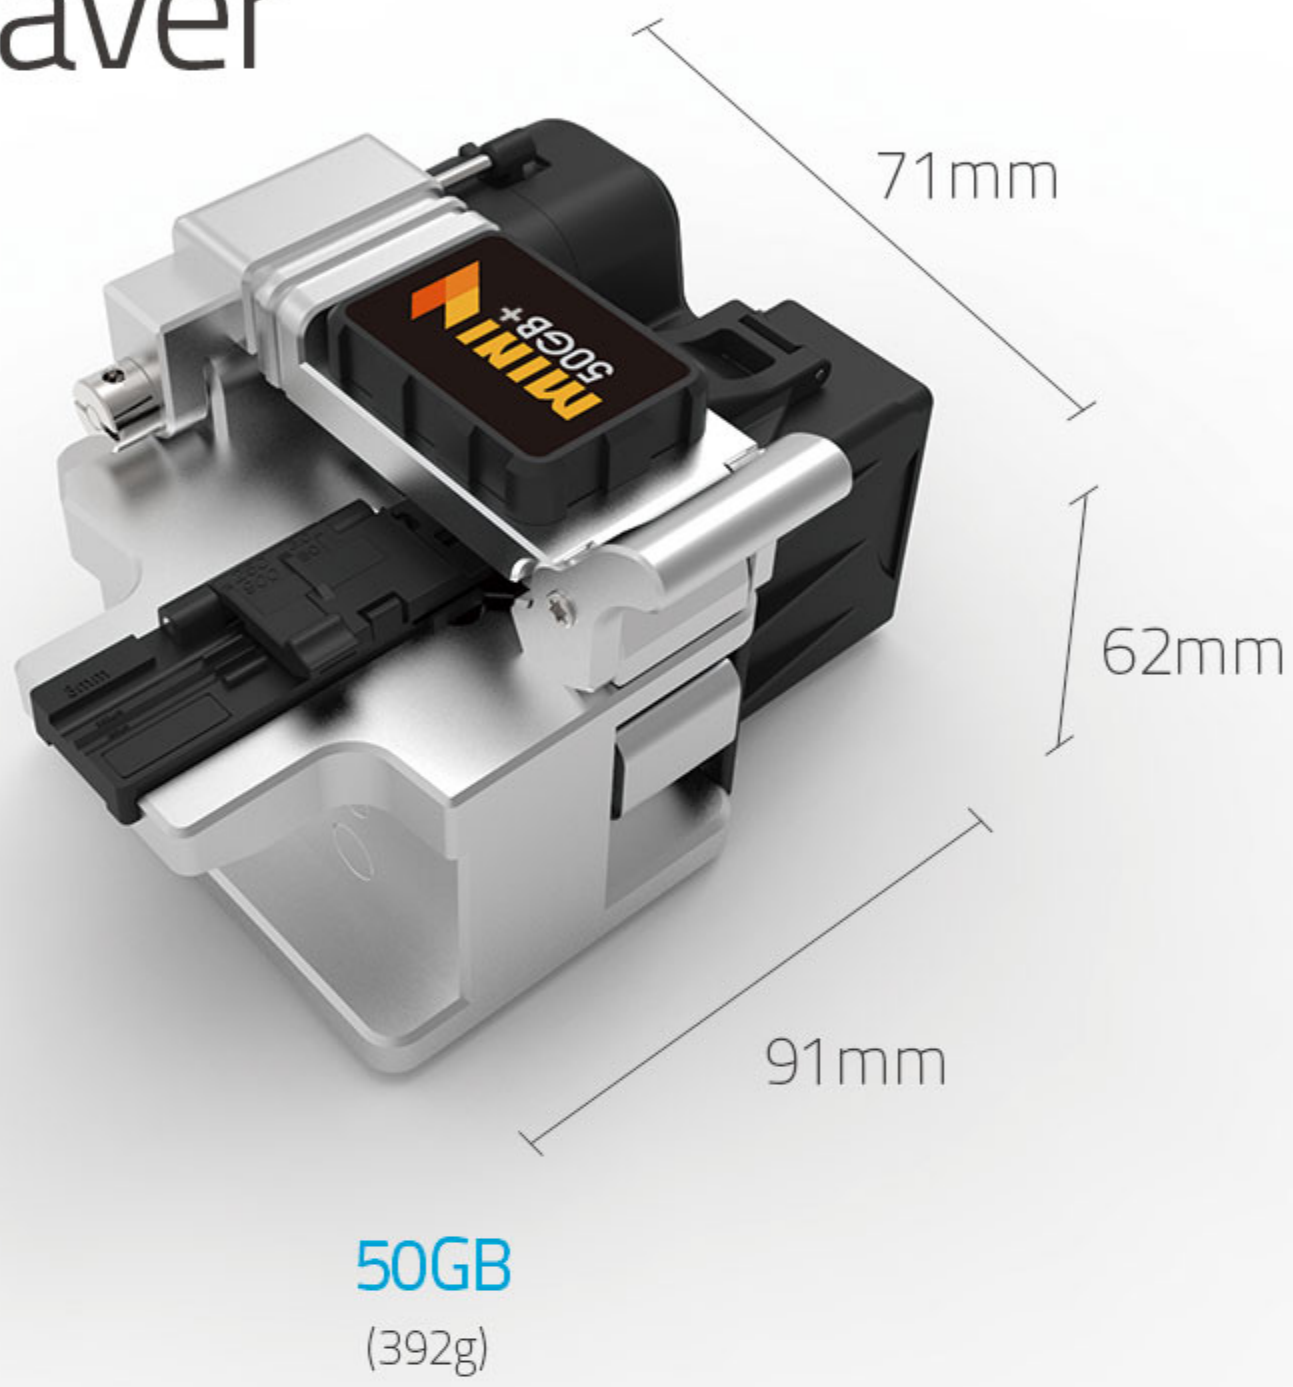

www.FiberFoxAmerica.com

Mini 50GB+

High Precision
Cleaver

The Most Precise Mini Cleaver

cleaves both ribbon and single fiber perfectly!

 **Fiber Fox**

01 Performance

02 Universal Holder

250 μ m
900 μ m
2~3 \emptyset
Indoor

03 The Most Precise Mini Cleaver

04 Blade Life-Span

$\leq 0.5^\circ$: 48,000

05 Robust & Shock Resistant

06 Chip Collector (50GB+)

Specifications

Type	Single Fiber
Applicable Fiber	250um, 900um, Φ 2mm, Φ 3mm, Drop Cable
Clad Diameter	80~125um
Length	8~20mm(single fiber)
Cleaving Angle	$\leq 0.5^\circ$
Lifespan of Blade	48,000 times
Operation Step	2 steps / Auto Pushback Slider Block
Holder	Universal Holder
Collector	Auto Collector (50GB)