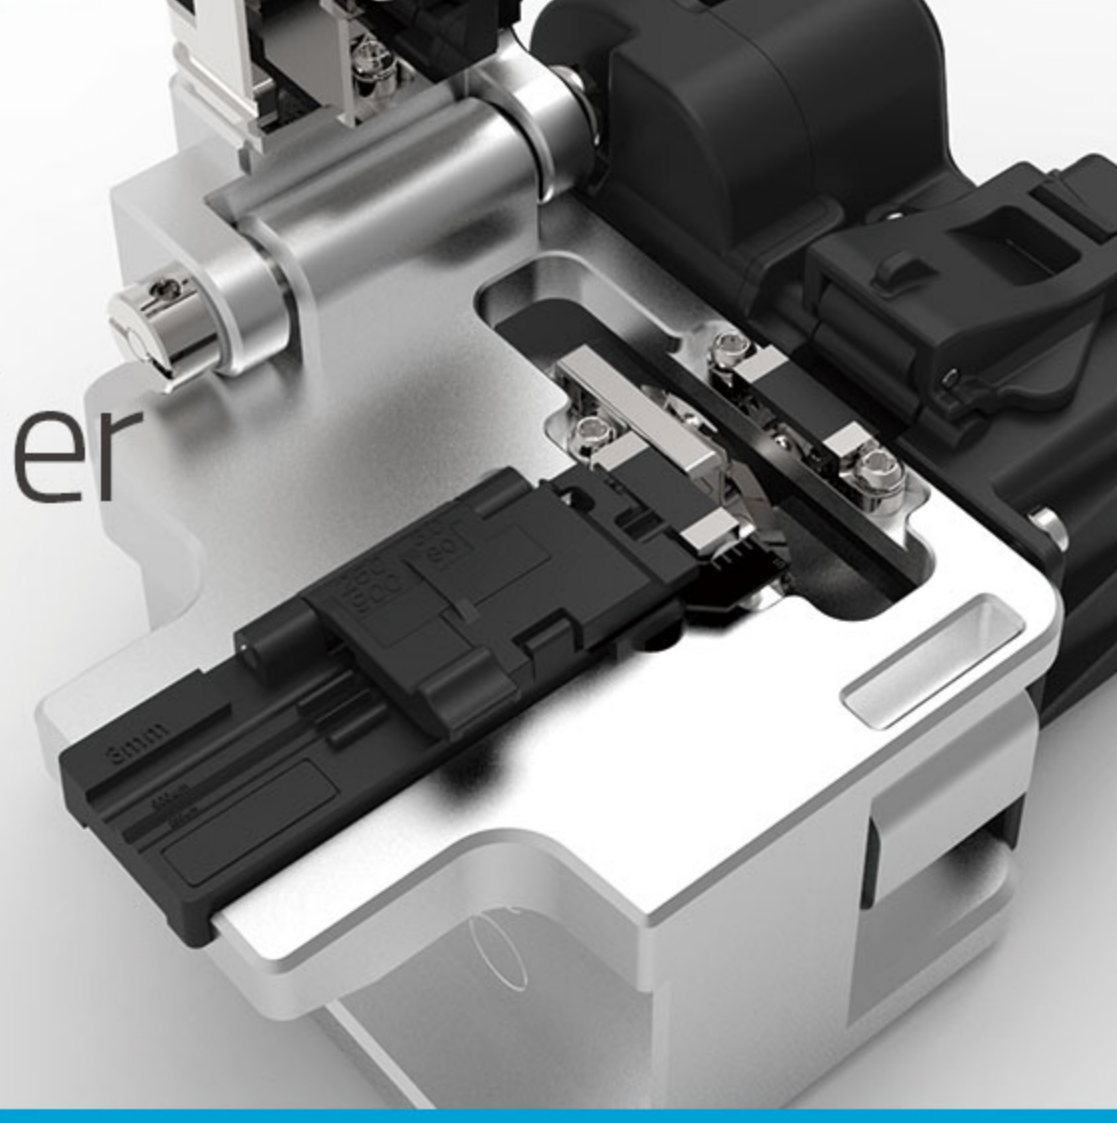

www.FiberFoxAmerica.com

Mini 50GB+

High Precision
Cleaver

The Most Precise Mini Cleaver

cleaves both ribbon and single fiber perfectly!

 **Fiber Fox**

01 Performance

02 Universal Holder

250 μ m
900 μ m
2~3 \emptyset
Indoor

03 The Most Precise Mini Cleaver

04 Blade Life-Span

$\leq 0.5^\circ$: 48,000

05 Robust & Shock Resistant

06 Chip Collector (50GB+)

Specifications

Type	Single Fiber
Applicable Fiber	250um, 900um, Φ 2mm, Φ 3mm, Drop Cable
Clad Diameter	80~125um
Length	8~20mm(single fiber)
Cleaving Angle	$\leq 0.5^\circ$
Lifespan of Blade	48,000 times
Operation Step	2 steps / Auto Pushback Slider Block
Holder	Universal Holder
Collector	Auto Collector (50GB)