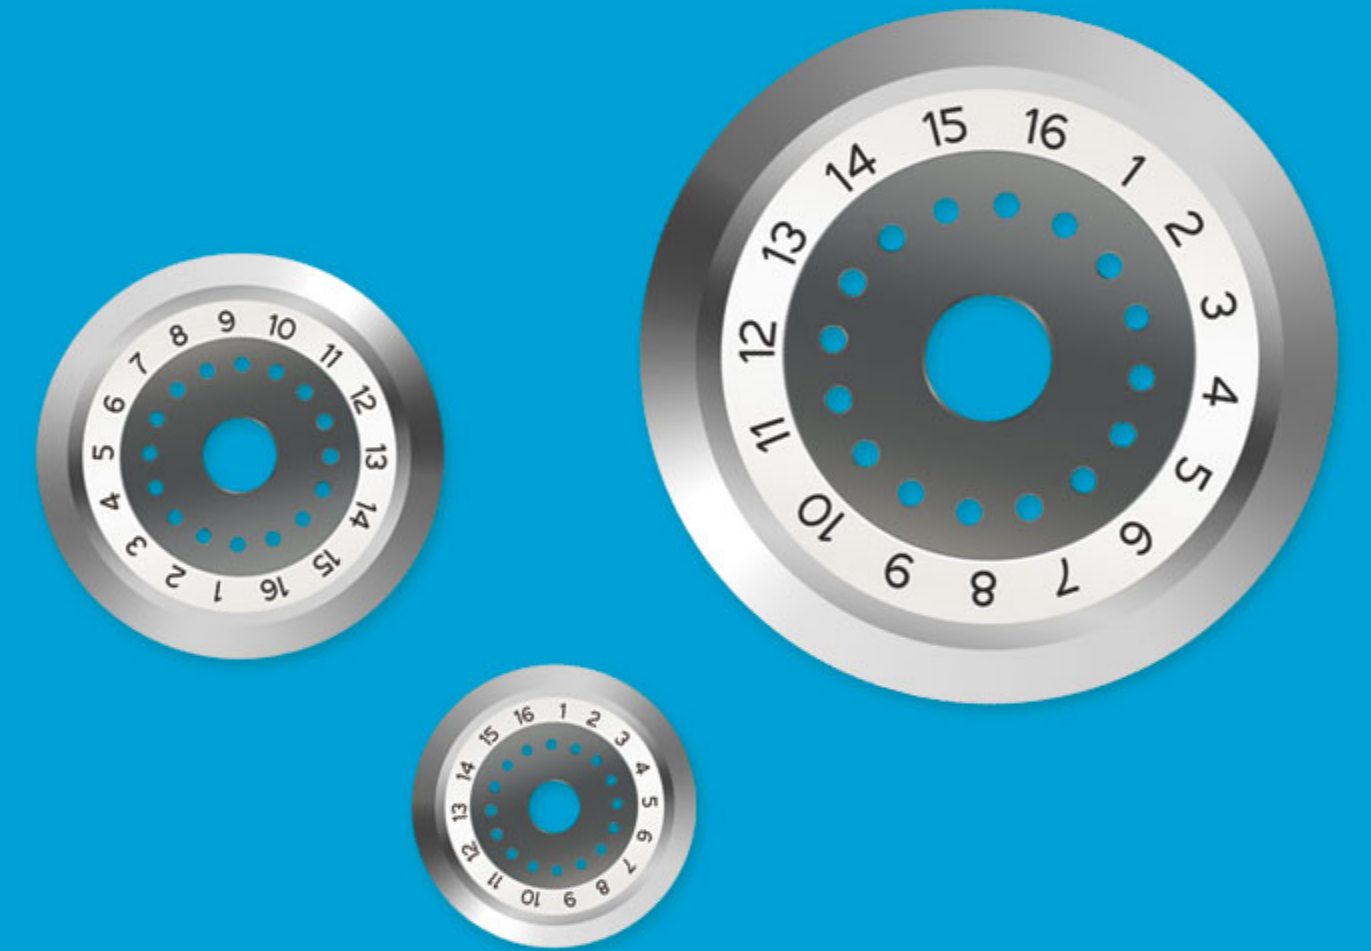

www.FiberFoxAmerica.com

Mini 50GB+

High Precision
Cleaver

The Most Precise Mini Cleaver

cleaves both ribbon and single fiber perfectly!

 **Fiber Fox**

01 Performance

02 Universal Holder

250 μ m
900 μ m
2~3 \emptyset
Indoor

03 The Most Precise Mini Cleaver

04 Blade Life-Span

$\leq 0.5^\circ$: 48,000

05 Robust & Shock Resistant

06 Chip Collector (50GB+)

Specifications

Type	Single Fiber
Applicable Fiber	250um, 900um, Φ 2mm, Φ 3mm, Drop Cable
Clad Diameter	80~125um
Length	8~20mm(single fiber)
Cleaving Angle	$\leq 0.5^\circ$
Lifespan of Blade	48,000 times
Operation Step	2 steps / Auto Pushback Slider Block
Holder	Universal Holder
Collector	Auto Collector (50GB)